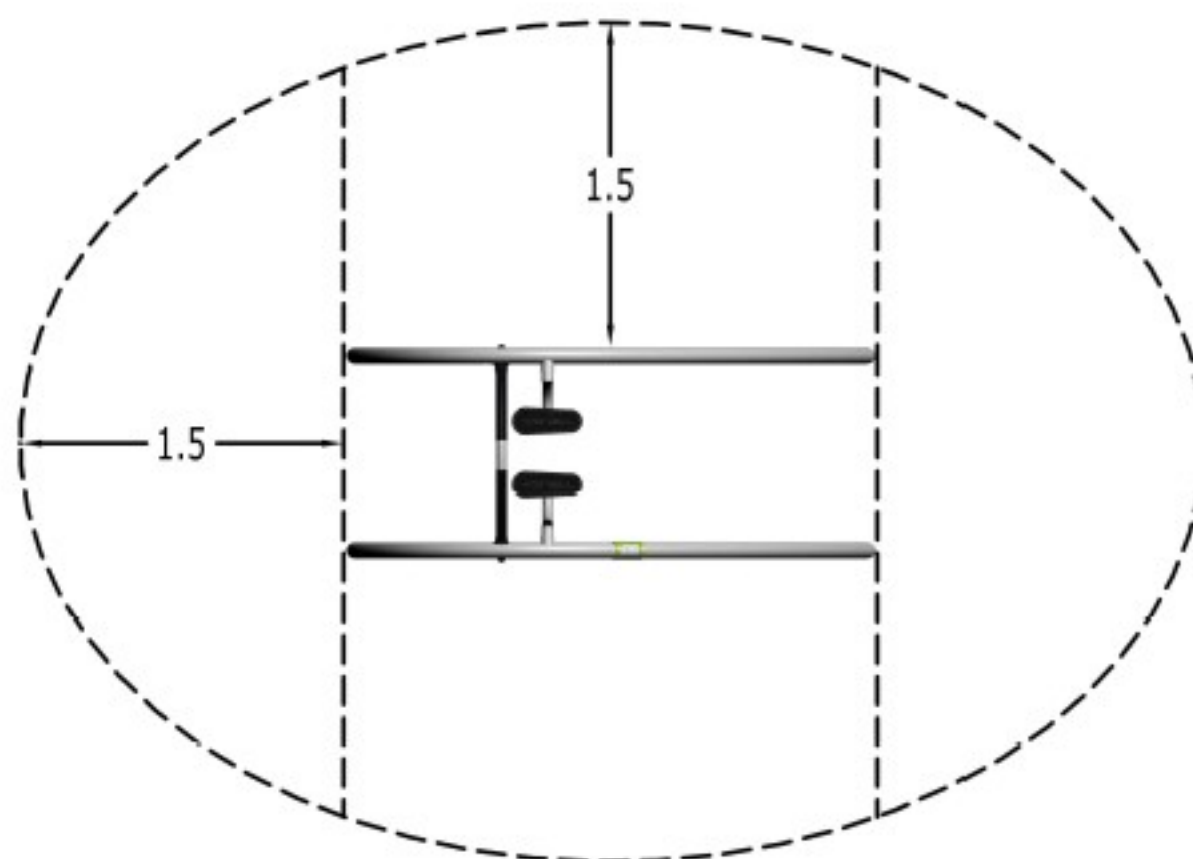

Outer Height

1210mm

Inground

250mm

Area

16.5m²

NORWELL
FORM FUNCTION

Pilekrogen 14 5600 Faaborg
Denmark