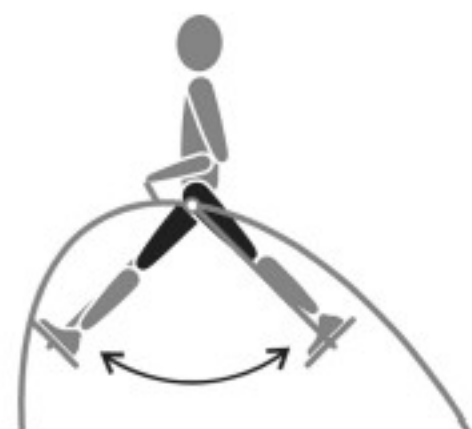

Training Activity

Cardiovascular

Product

Airwalker

Code

NW201

HOW-TO-USE

TRAINING ZONE

Outer Height

1210mm

Inground

250mm

Area

16.5m²

NORWELL
FORM FUNCTION

Pilekrogen 14 5600 Faaborg
Denmark