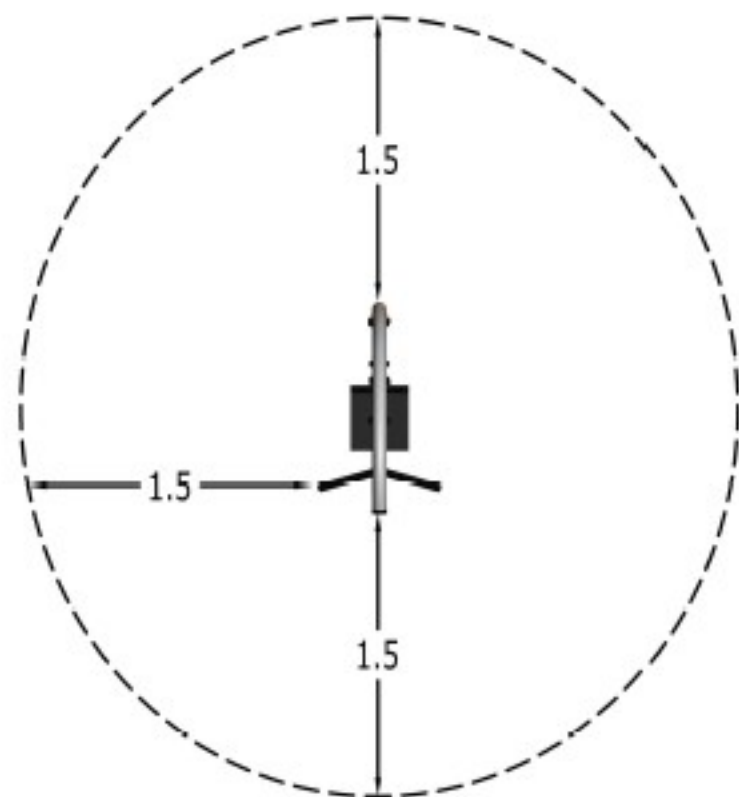

HOW-TO-USE

TRAINING ZONE

Outer Height

2350mm

Inground

250mm

Area

12m²