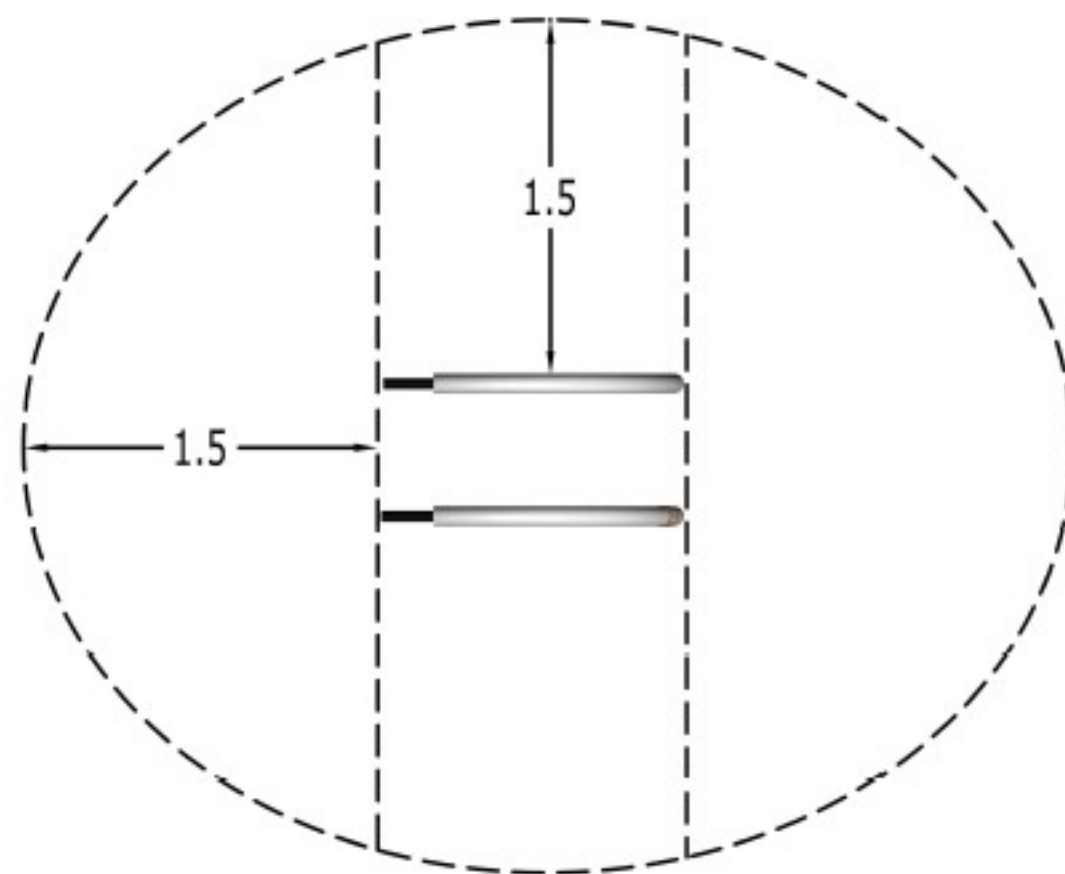

Training Activity

Strength

Product

Bar

Code

NW105

HOW-TO-USE

TRAINING ZONE

Outer Height

900mm

Inground

250mm

Area

12.5m²

NORWELL
FORM FUNCTION

Pilekrogen 14 5600 Faaborg
Denmark