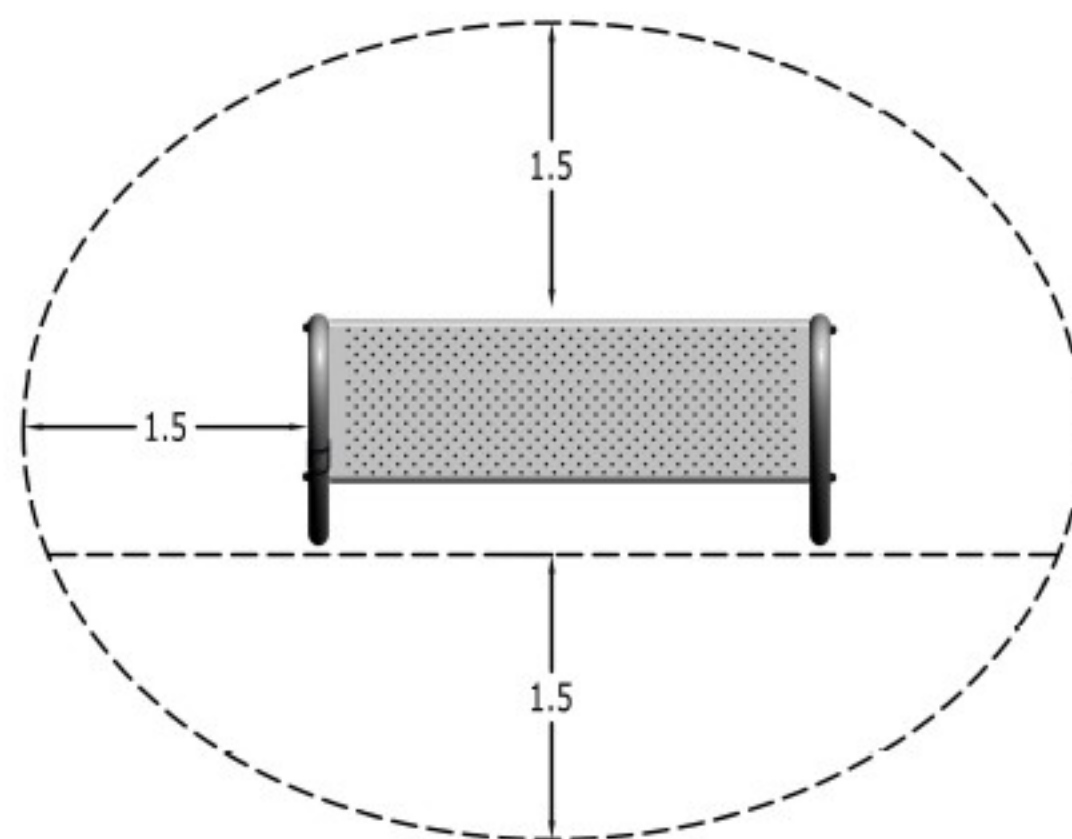

Training Activity

Flexibility

Product

Bench

Code

NW501

HOW-TO-USE

TRAINING ZONE

Outer Height

700mm

Inground

250mm

Area

16.5m²

NORWELL
FORM FUNCTION

Pilekrogen 14 5600 Faaborg
Denmark