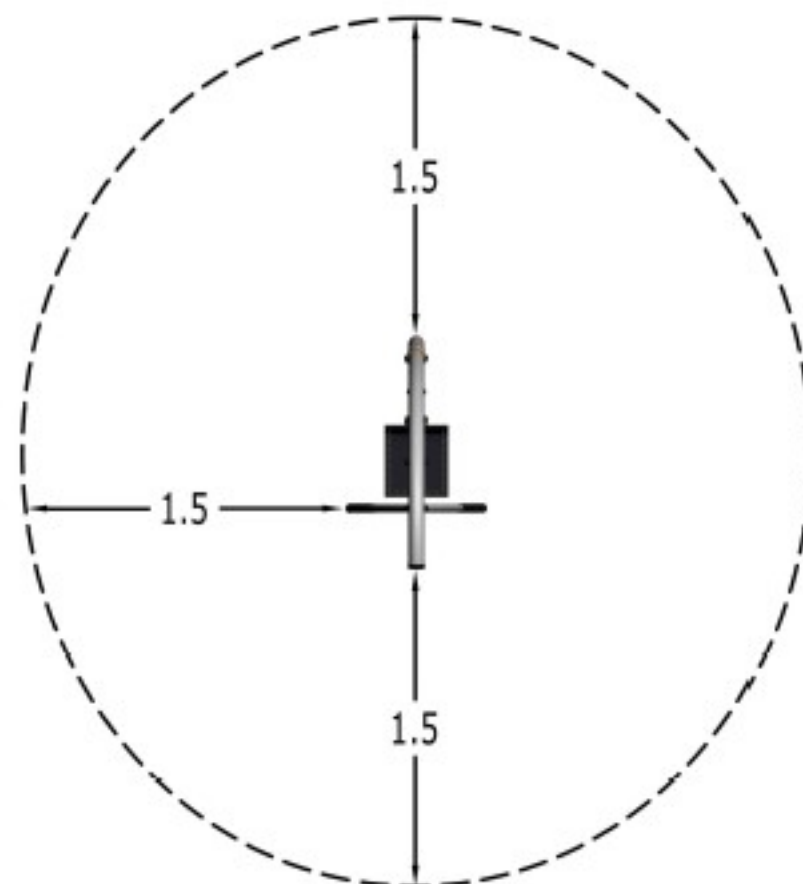

Training Activity

Strength

Product

Chest

Code

NW101

HOW-TO-USE

TRAINING ZONE

Outer Height

2350mm

Inground

250mm

Area

12m²

Pilekrogen 14 5600 Faaborg
Denmark

Ph.: +45 62 68 16 58