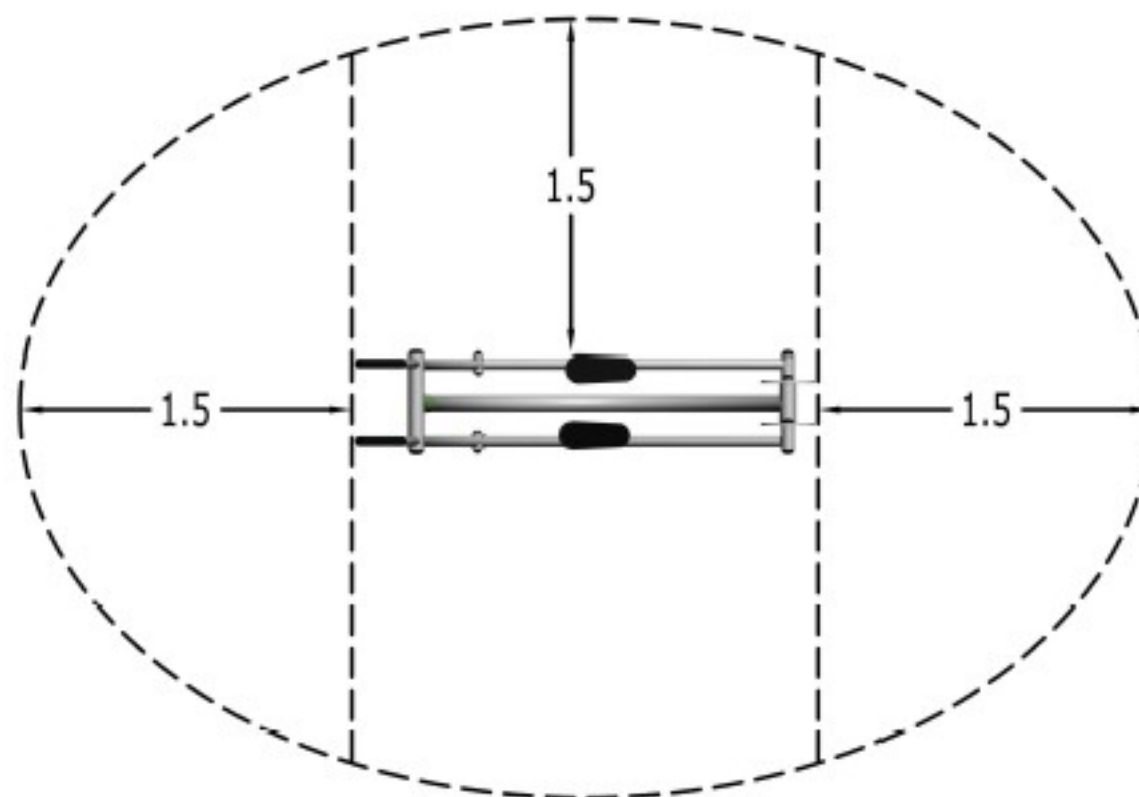

HOW-TO-USE

TRAINING ZONE

Outer Height

1750mm

Inground

400mm

Area

14m²