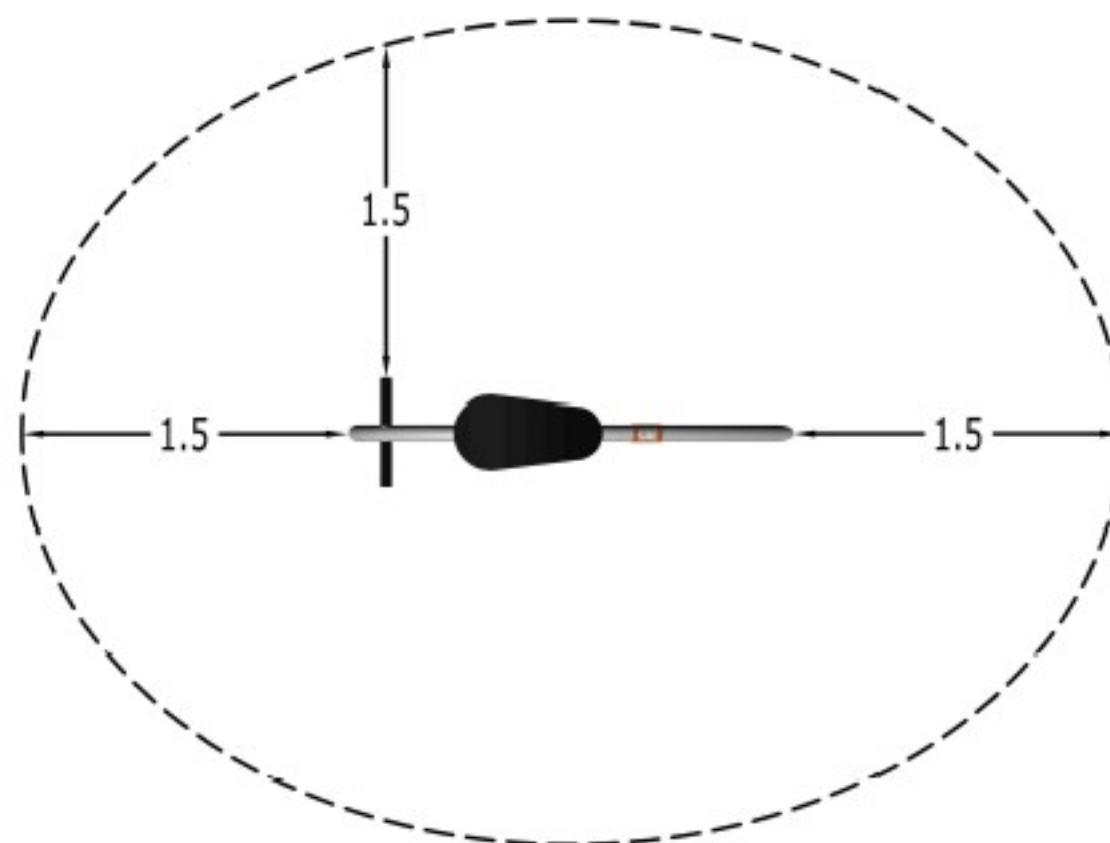

Training Activity

Strength

Product

Situp

Code

NW103

HOW-TO-USE

TRAINING ZONE

Outer Height

500mm

Inground

250mm

Area

15m²

NORWELL
FORM FUNCTION

Pilekrogen 14 5600 Faaborg
Denmark