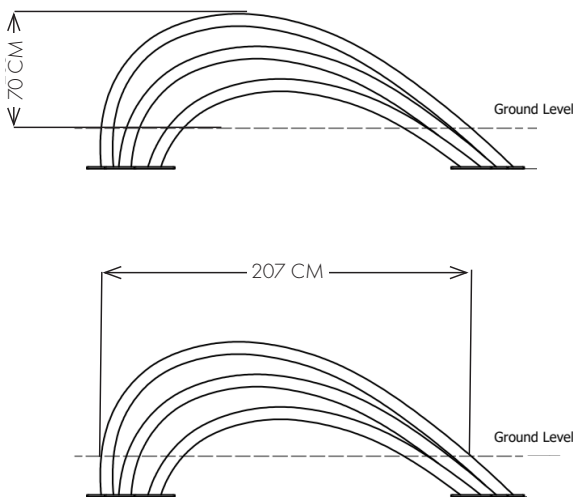

TECHNICAL DATA:

HEIGHT: 70 CM
 LENGTH: 207 CM
 WIDTH: 227 CM
 IN-GROUND: 25 CM
 WEIGHT: 82 KG
 FREE FALL HEIGHT: 70 CM
 ZONE: 25,7 m²

POSITION AND SAFETY ZONE:

Area = 25,7m² / 276,6 ft²

Free Fall Height = 70cm / 27,6"