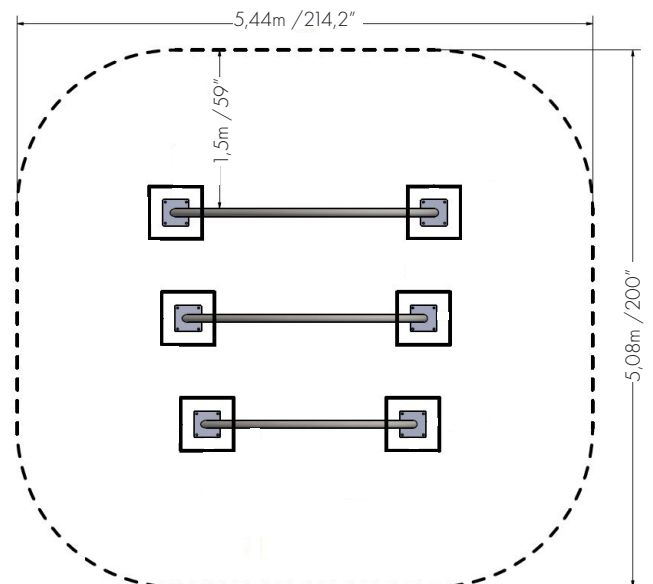

TECHNICAL DATA:

HEIGHT: 70 CM
 LENGTH: 207 CM
 WIDTH: 227 CM
 IN-GROUND: 25 CM
 WEIGHT: 82 KG
 FREE FALL HEIGHT: 70 CM
 ZONE: 25,7 m²

POSITION AND SAFETY ZONE:

Area = 25,7m² / 276,6 ft²

Free Fall Height = 70cm / 27,6"