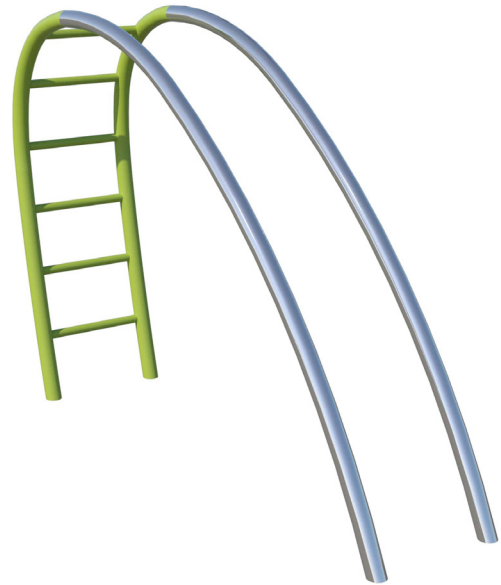

NWPLAY209 Slide

Slide is a simple and fun play equipment. With Norwell's well-known bows placed in parallel, it forms a simple and fun slide. With a good grip on the ladder, the child climbs up and sits on the highest point of the bows, and slides down with a leg on each side of the outside of the bows. Sliding trains the child's sense of balance and motor skills.

TECHNICAL DATA:

HEIGHT: 195 CM
 LENGTH: 348 CM
 WIDTH: 53 CM
 IN-GROUND: 25 CM
 WEIGHT: 72 KG
 FREE FALL HEIGHT: 185 C
 ZONE: 30,6 m²

POSITION AND SAFETY ZONE:

Area = 30,6m² / 329,4ft²
 Free Fall Height = 185cm / 72,8

DESIGNED TO PLAY

All Norwell PLAY equipment is inspired by Norwell's well known curve, - the main element of our design, which creates a light and transparent construction. Combined with our choice of colour, it can fit into any environment and in a playful way develops the child's balance and motor skills. All our equipment expresses the best of Danish Design, quality, functionality, and aesthetics.