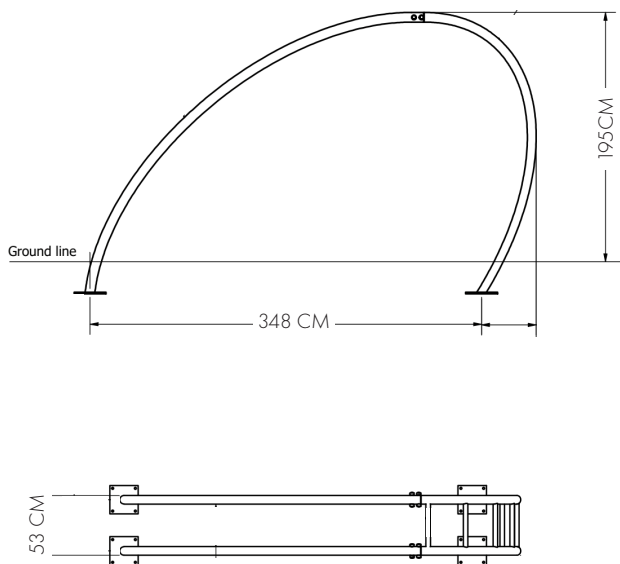

NWPLAY209 Slide

Slide is a simple and fun play equipment. With Norwell's well-known bows placed in parallel, it forms a simple and fun slide. With a good grip on the ladder, the child climbs up and sits on the highest point of the bows, and slides down with a leg on each side of the outside of the bows. Sliding trains the child's sense of balance and motor skills.

TECHNICAL DATA:

HEIGHT: 195 CM
 LENGTH: 348 CM
 WIDTH: 53 CM
 IN-GROUND: 25 CM
 WEIGHT: 72 KG
 FREE FALL HEIGHT: 185 C
 ZONE: 30,6 m²

POSITION AND SAFETY ZONE:

Area = 30,6m² / 329,4ft²
 Free Fall Height = 185cm / 72,8