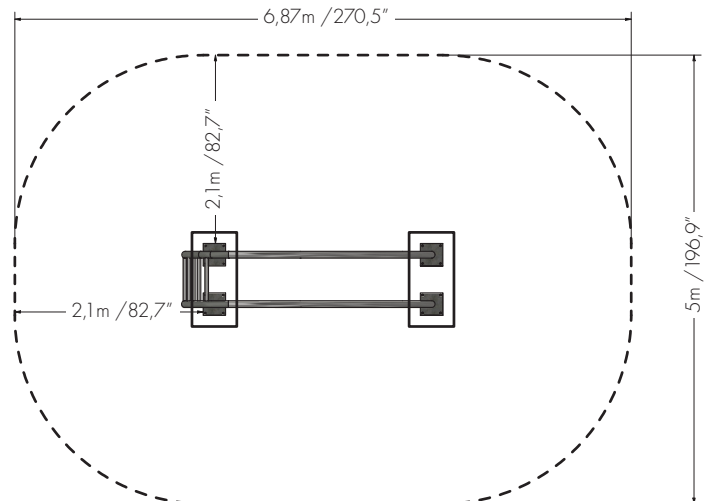

NWPLAY209 Slide

Slide is a simple and fun play equipment. With Norwell's well-known bows placed in parallel, it forms a simple and fun slide. With a good grip on the ladder, the child climbs up and sits on the highest point of the bows, and slides down with a leg on each side of the outside of the bows. Sliding trains the child's sense of balance and motor skills.

TECHNICAL DATA:

HEIGHT: 195 CM
 LENGTH: 348 CM
 WIDTH: 53 CM
 IN-GROUND: 25 CM
 WEIGHT: 72 KG
 FREE FALL HEIGHT: 185 C
 ZONE: 30,6 m²

POSITION AND SAFETY ZONE:

Area = 30,6m² / 329,4ft²
 Free Fall Height = 185cm / 72,8