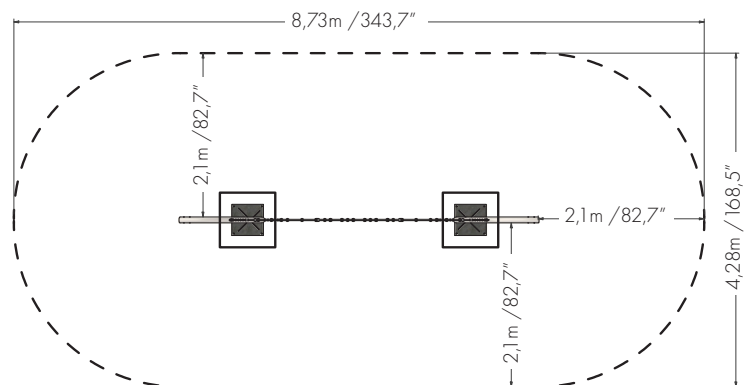

NWPLAY210 Rope Play- Target

On the characteristic Norwell bows, a large rope-mesh is stretched out and invites for climbing and play. The climbing structure invites to play and have fun with movements for both young and older children. By climbing the child strengthen its physique skills, stimulate its motor skills and cross-coordination.

TECHNICAL DATA:

- HEIGHT: 220 CM
- LENGTH: 378 CM
- WIDTH: 8 CM
- IN-GROUND: 25 CM
- WEIGHT: 63 KG
- FREE FALL HEIGHT: 33,5 CM
- ZONE: 21 m²

POSITION AND SAFETY ZONE:

Area = 33,5m² / 360,6 ft²
 Free Fall Height = 208cm / 81,9"