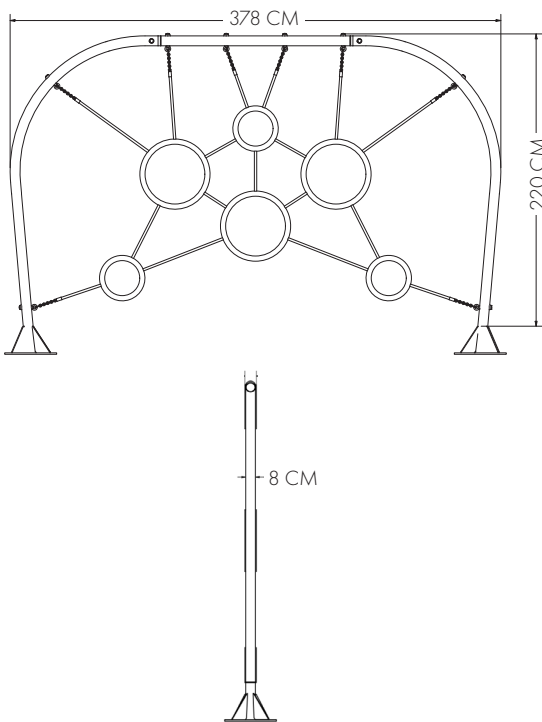

NWPLAY210 Rope Play- Target

On the characteristic Norwell bows, a large rope-mesh is stretched out and invites for climbing and play. The climbing structure invites to play and have fun with movements for both young and older children. By climbing the child strengthen its physique skills, stimulate its motor skills and cross-coordination.

TECHNICAL DATA:

- HEIGHT: 220 CM
- LENGTH: 378 CM
- WIDTH: 8 CM
- IN-GROUND: 25 CM
- WEIGHT: 63 KG
- FREE FALL HEIGHT: 33,5 CM
- ZONE: 21 m²

POSITION AND SAFETY ZONE:

Area = 33,5m² / 360,6 ft²
 Free Fall Height = 208cm / 81,9"