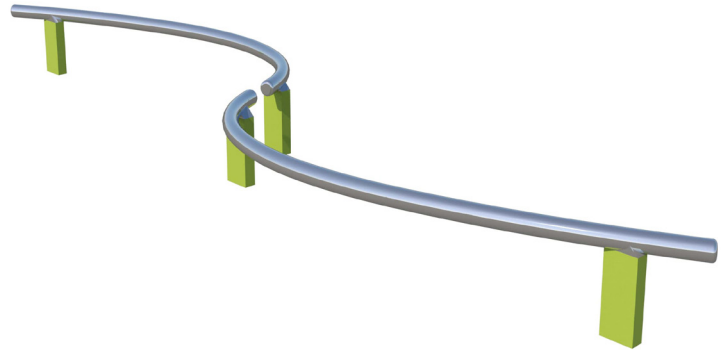

# NWPLAY304 Balance Beam

Balance walk attracts children and is a classic item on the playground, - and can also be used for obstacle races with jumps over the beam training cardio and strength. When balancing on the Balance Beam the child's balance and coordination stimulates. The balance sense is a fundamental motor skills, and helps the child concentrate. Balance Beam is a fun and challenging play equipment for children of all ages.

**TECHNICAL DATA:**

- HEIGHT: 40 CM
- LENGTH: 257 CM
- WIDTH: 56 CM
- IN-GROUND: 25 CM
- WEIGHT: 34 KG
- FREE FALL HEIGHT: 40 CM
- ZONE: 31,7 m<sup>2</sup>

**POSITION AND SAFETY ZONE:**

- Area = 17,1 m<sup>2</sup> / 184 ft<sup>2</sup>
- Free Fall Height = 40cm / 57"

**DESIGNED TO PLAY**

All Norwell PLAY equipment is inspired by Norwell's well known curve, - the main element of our design, which creates a light and transparent construction. Combined with our choice of colour, it can fit into any environment and in a playful way develops the child's balance and motor skills. All our equipment expresses the best of Danish Design, quality, functionality, and aesthetics.