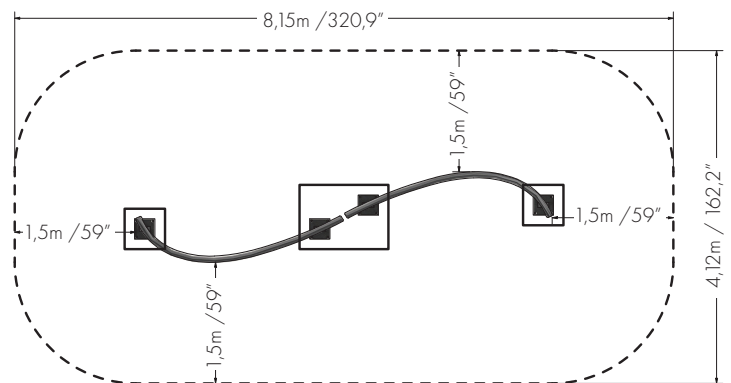

# NWPLAY304 Balance Beam

Balance walk attracts children and is a classic item on the playground, - and can also be used for obstacle races with jumps over the beam training cardio and strength. When balancing on the Balance Beam the child's balance and coordination stimulates. The balance sense is a fundamental motor skills, and helps the child concentrate. Balance Beam is a fun and challenging play equipment for children of all ages.

**TECHNICAL DATA:**

- HEIGHT: 40 CM
- LENGTH: 257 CM
- WIDTH: 56 CM
- IN-GROUND: 25 CM
- WEIGHT: 34 KG
- FREE FALL HEIGHT: 40 CM
- ZONE: 31,7 m<sup>2</sup>

**POSITION AND SAFETY ZONE:**

- Area = 17,1 m<sup>2</sup> / 184 ft<sup>2</sup>
- Free Fall Height = 40cm / 57"