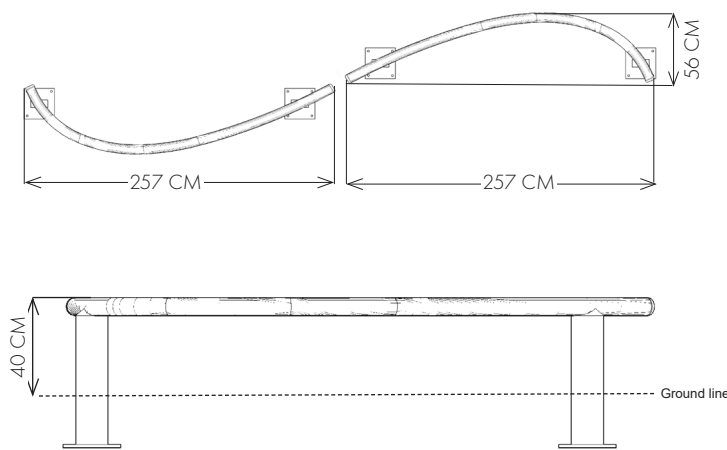

# NWPLAY304 Balance Beam

Balance walk attracts children and is a classic item on the playground, - and can also be used for obstacle races with jumps over the beam training cardio and strength. When balancing on the Balance Beam the child's balance and coordination stimulates. The balance sense is a fundamental motor skills, and helps the child concentrate. Balance Beam is a fun and challenging play equipment for children of all ages.

**TECHNICAL DATA:**

- HEIGHT: 40 CM
- LENGTH: 257 CM
- WIDTH: 56 CM
- IN-GROUND: 25 CM
- WEIGHT: 34 KG
- FREE FALL HEIGHT: 40 CM
- ZONE: 31,7 m<sup>2</sup>

**POSITION AND SAFETY ZONE:**

- Area = 17,1 m<sup>2</sup> / 184 ft<sup>2</sup>
- Free Fall Height = 40cm / 57"